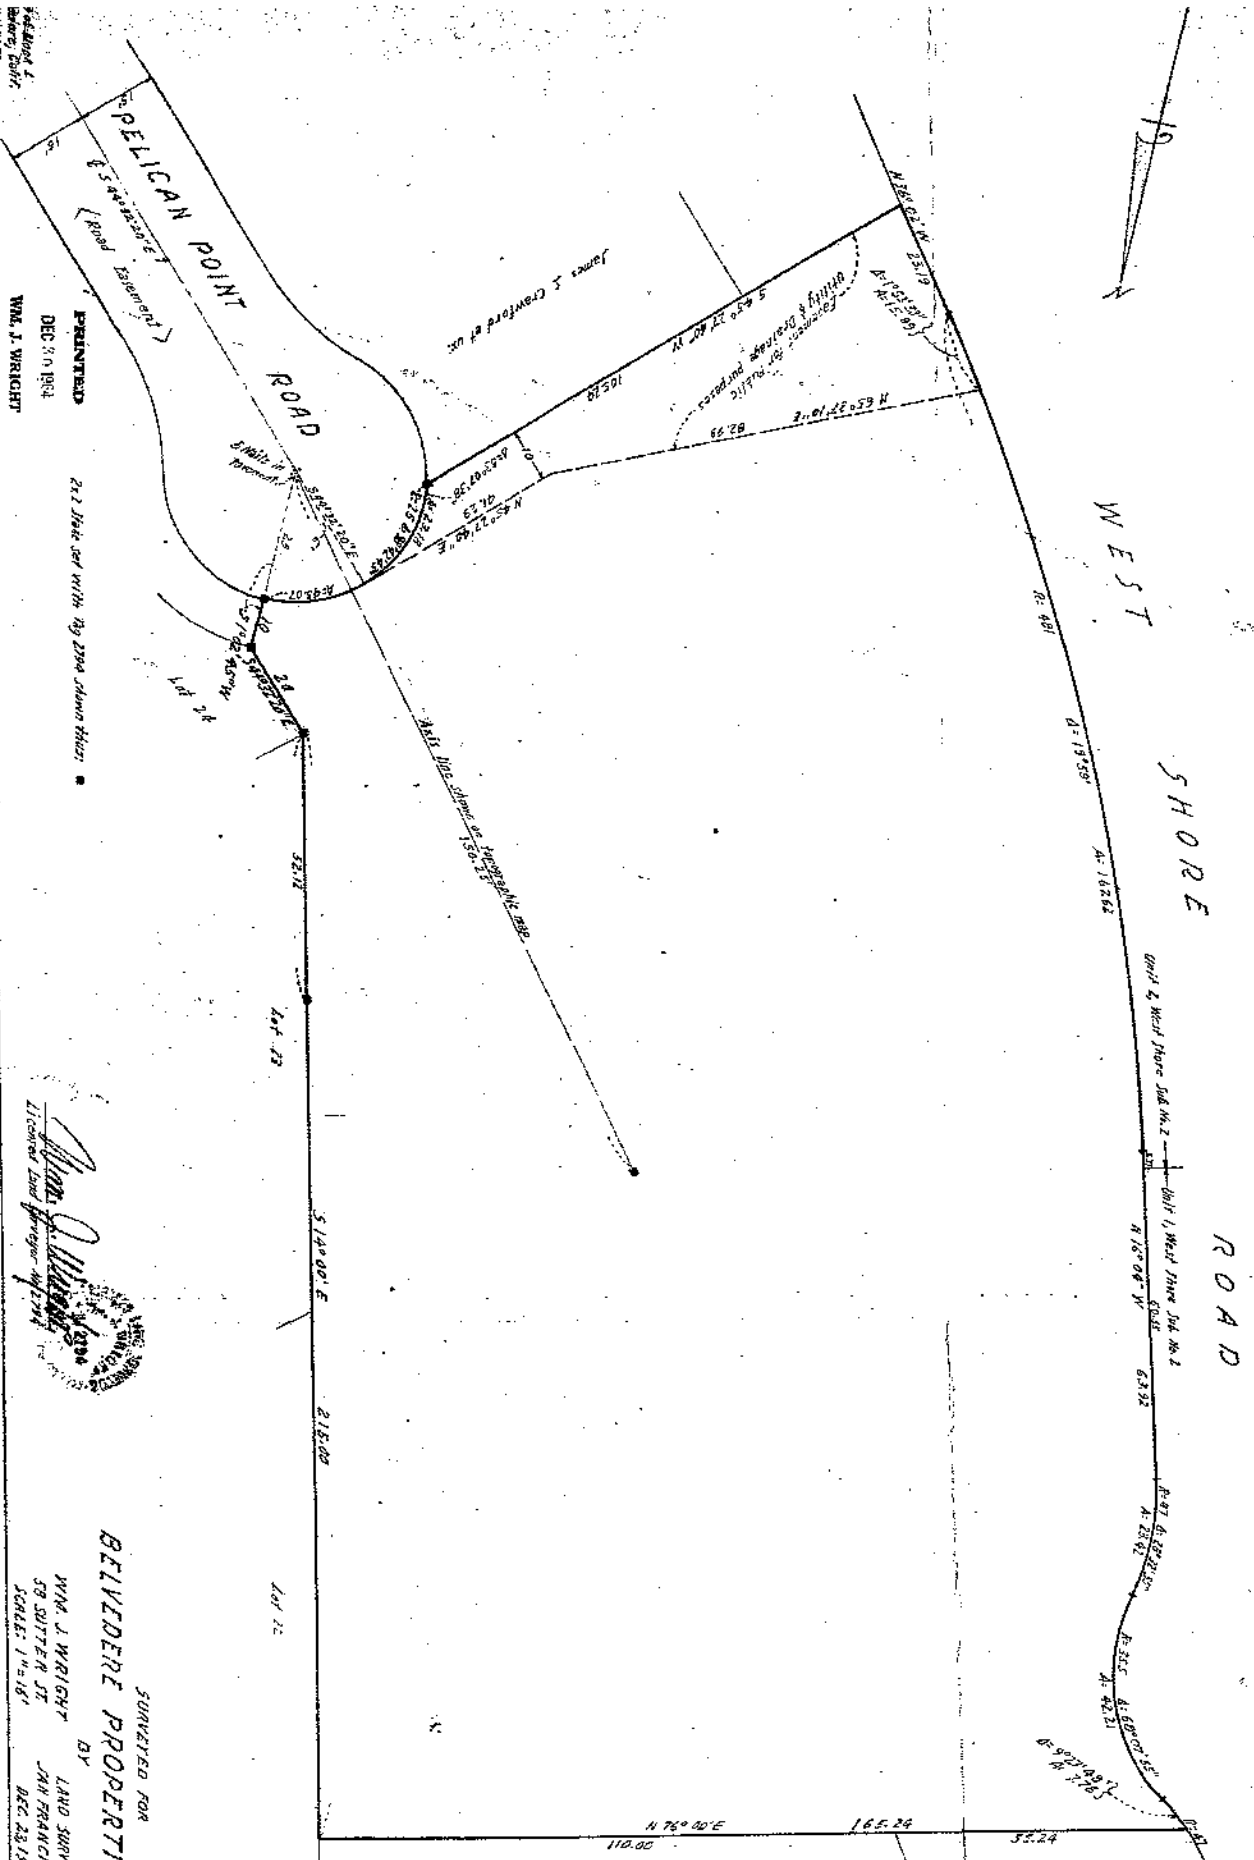

Section 4  
Belvedere, Calif.  
8-4-18

PRINTED  
DEC 30 1968  
WAL. J. WRIGHT

212 State St with My 22nd John Street

SURVEYED FOR  
**BELVEDERE PROPERTIES CO.**  
BY  
WAL. J. WRIGHT LAND SURVEYOR  
58 SUTTER ST. SAN FRANCISCO  
SCALE: 1"=18'  
DEC 23 1968

Lot 19  
Britton Ridge Subdivision  
Recorded Mar 2, 1957 in Book 7 of Maps  
at page 7, Marin County Records